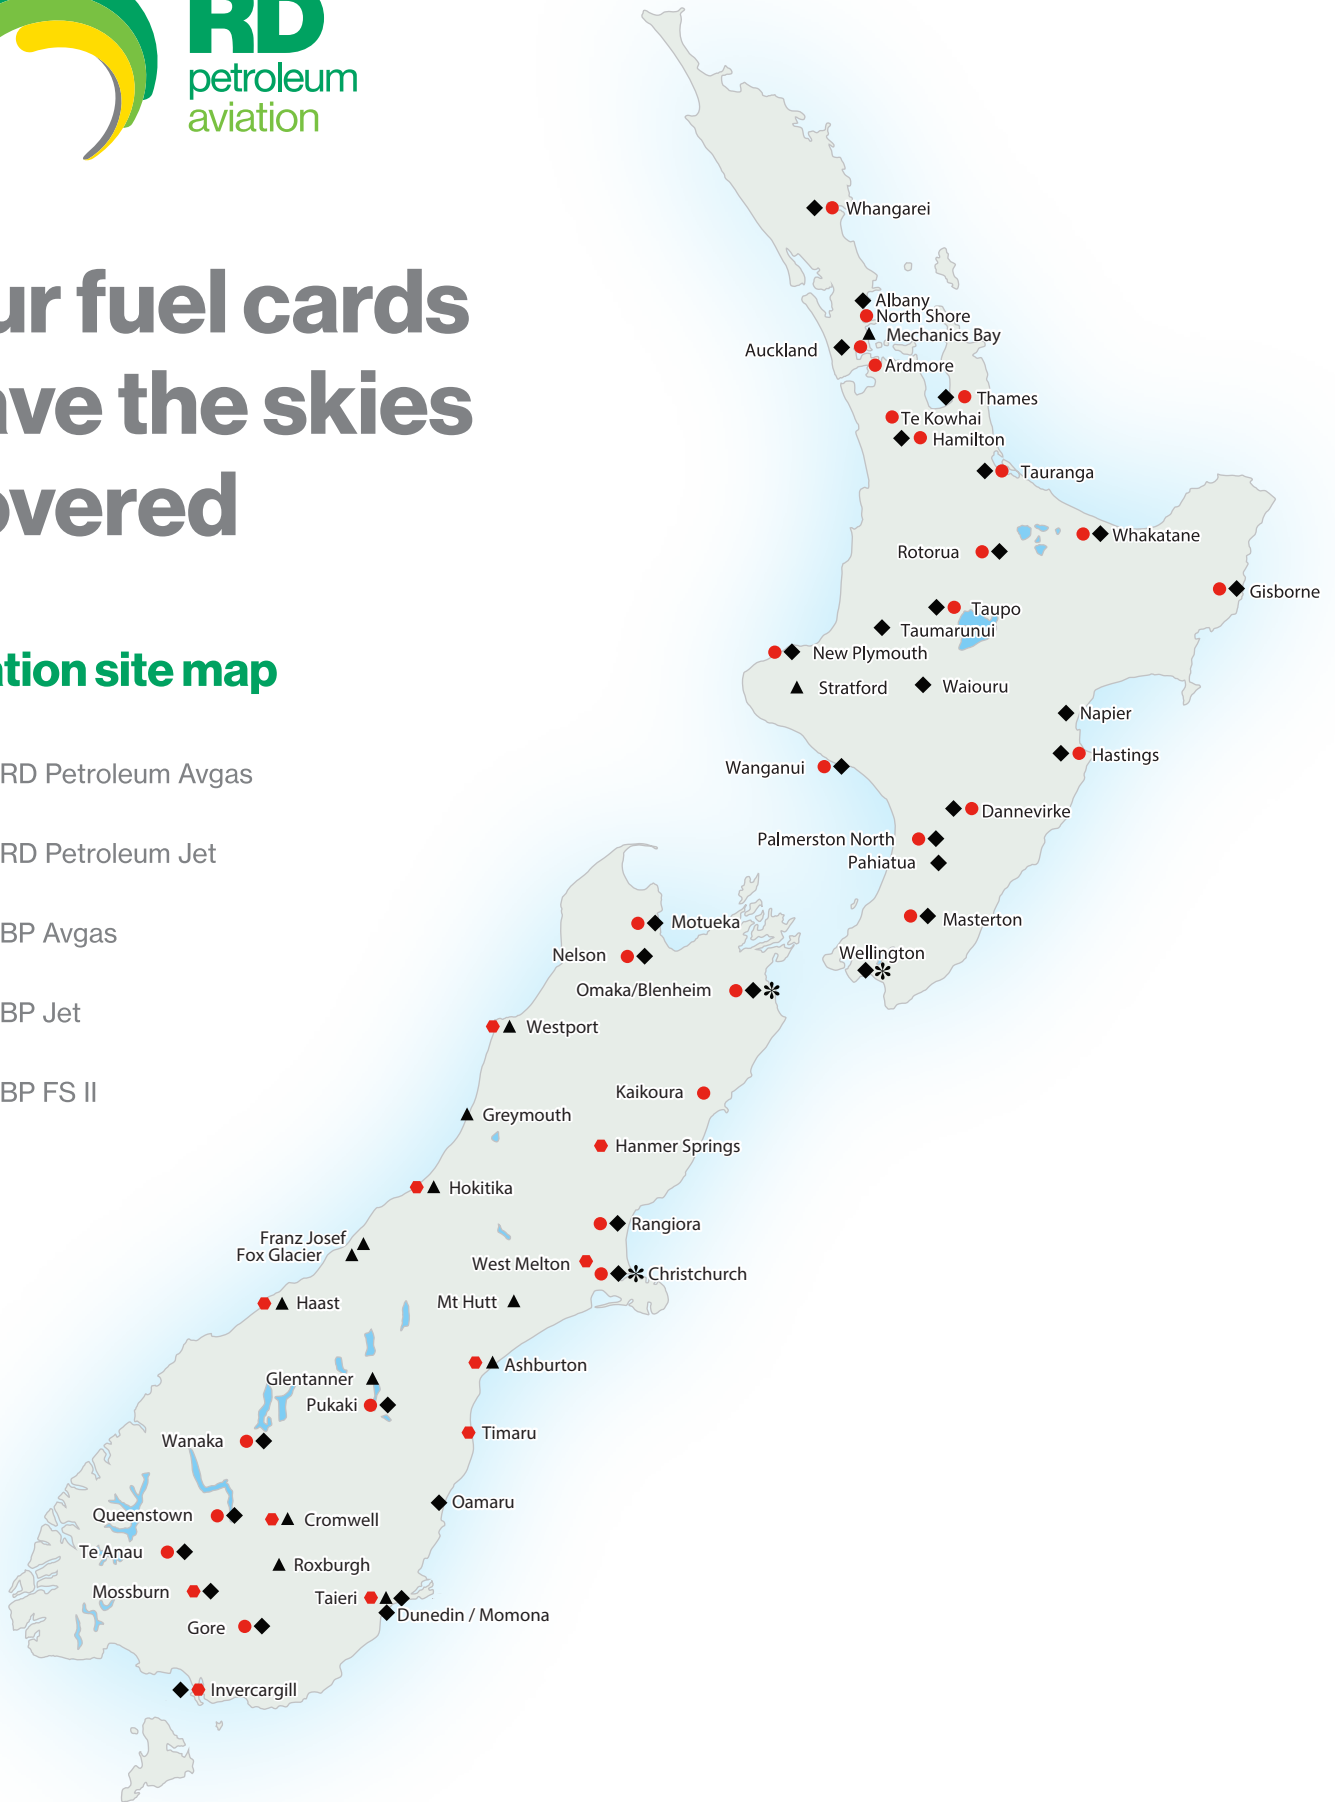

Our fuel cards have the skies covered

Aviation site map

-  RD Petroleum Avgas
-  RD Petroleum Jet
-  BP Avgas
-  BP Jet
-  BP FS II

FREEPHONE 0800 44 00 14 **PHONE** 03 384 9962
EMAIL office@rdp.co.nz
www.rdp.co.nz